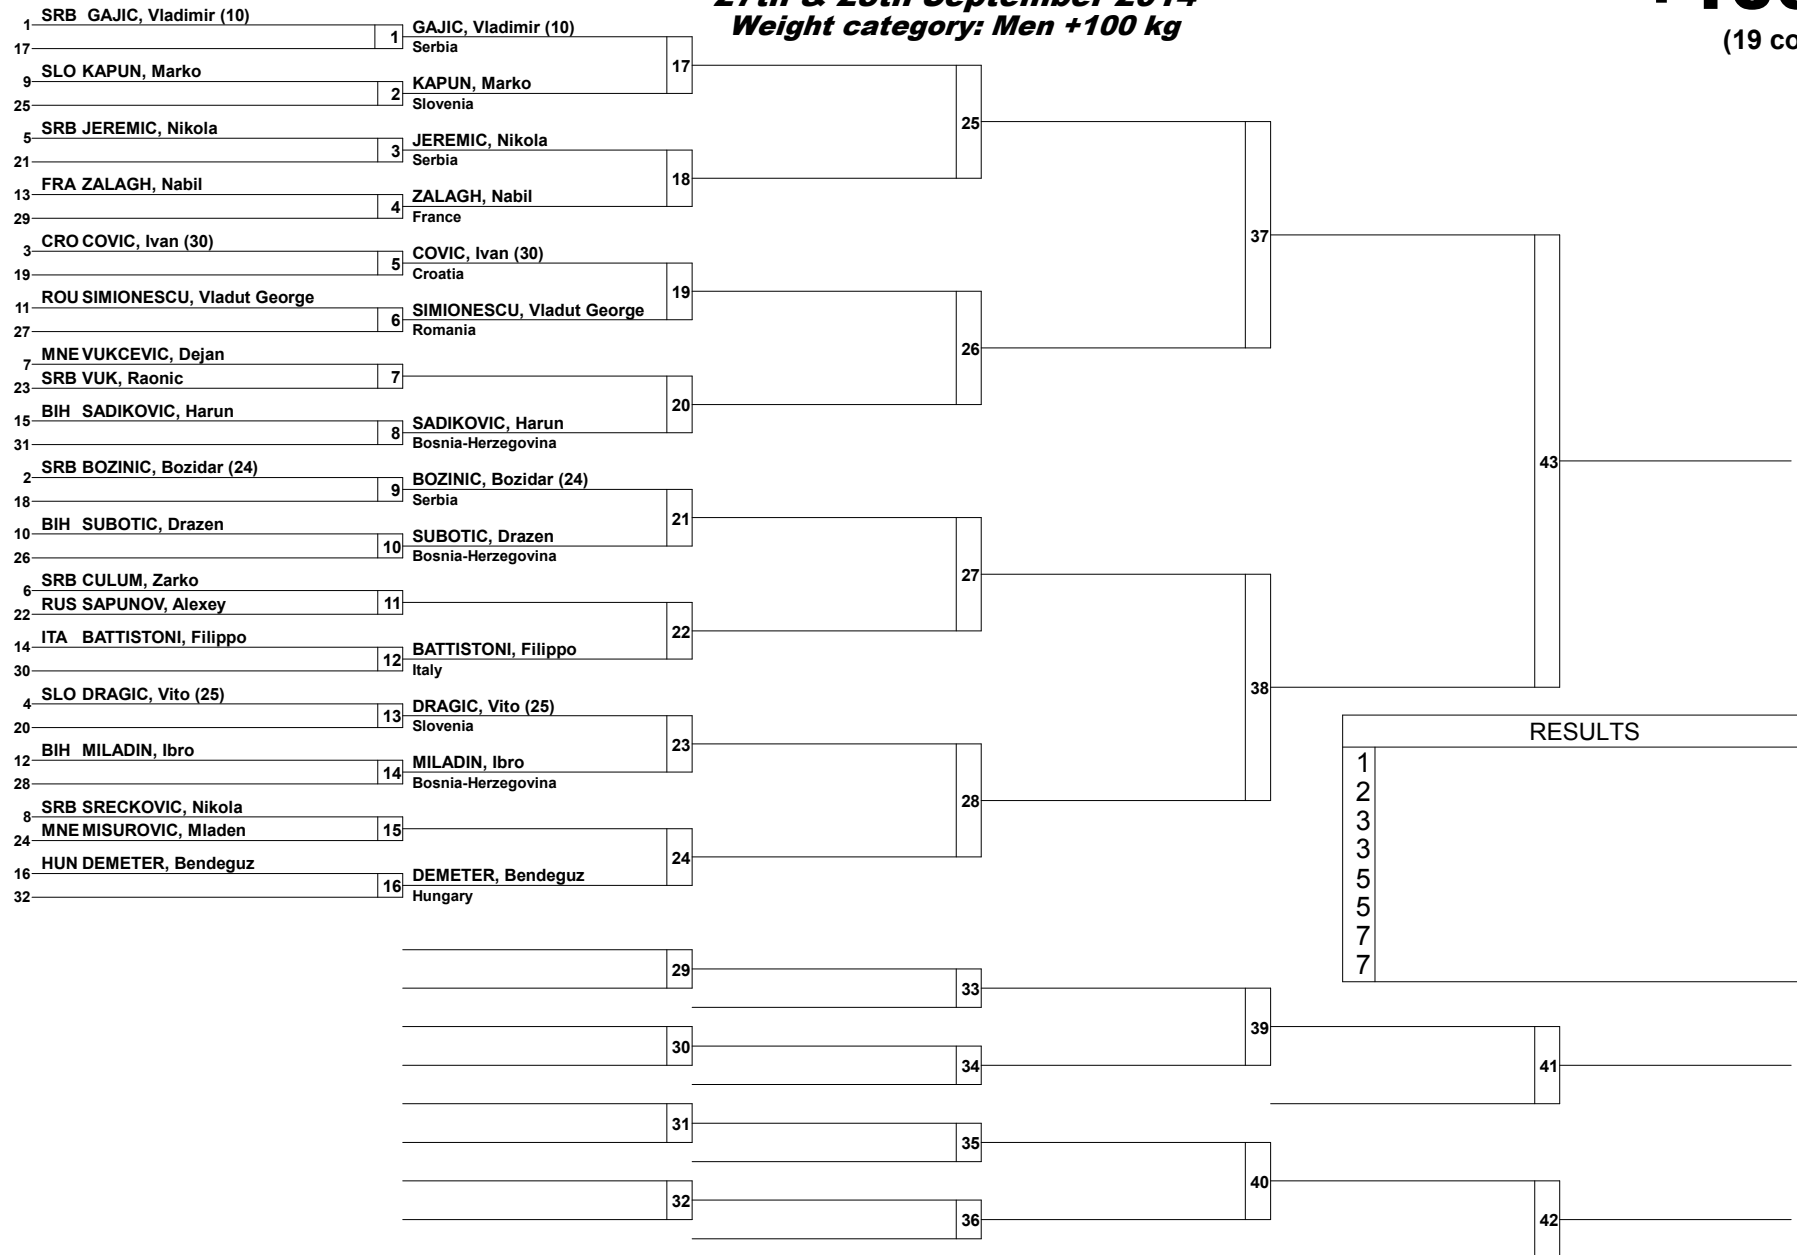

RESULTS	
1	
2	
3	
3	
5	
5	
7	
7	

RESULTS	
1	
2	
3	
3	
5	
5	
7	
7	

RESULTS	
1	
2	
3	
3	
5	
5	
7	
7	

RESULTS	
1	
2	
3	
3	
5	
5	
7	
7	

RESULTS	
1	
2	
3	
3	
5	
5	
7	
7	

- 1 **DUMITRU, Violeta (1)**
Romania
- 5 **MEYER, Amy**
Australia
- 3 **SAKAL, Anita**
Serbia
- 7 **NEUBAUER, Pamela-Denise**
Austria
- 2 **MATEI, Ioana (22)**
Romania
- 6 **STANGAR, Marusa**
Slovenia
- 4 **SAVIC, Julijana**
Serbia
- 8 **UNGUREANU, Elena Monica**
Romania

RESULTS	
1	
2	
3	
3	

RESULTS	
1	
2	
3	
3	
5	
5	
7	
7	

RESULTS	
1	
2	
3	
3	
5	
5	
7	
7	

RESULTS	
1	
2	
3	
3	
5	
5	
7	
7	

RESULTS	
1	
2	
3	
3	
5	
5	
7	
7	

EUROPEAN JUDO UNION
European Cup Seniors Belgrade (SRB) 2014
27th & 28th September 2014
Weight category: Women -78 kg

	Name	Nation	Fill in winning score				Wins	Points	Place
			1	2	3	4			
1	MARANIC, Ivana	CRO							
2	BODIROGIC, Milica	SRB							
3	SLAVKOVIC, Sara	SRB							
4	ZABIC, Jelena	SRB							

Score points: Ippon 100 / Wazaari 10 / Yuko 1 / Penalties 0,5