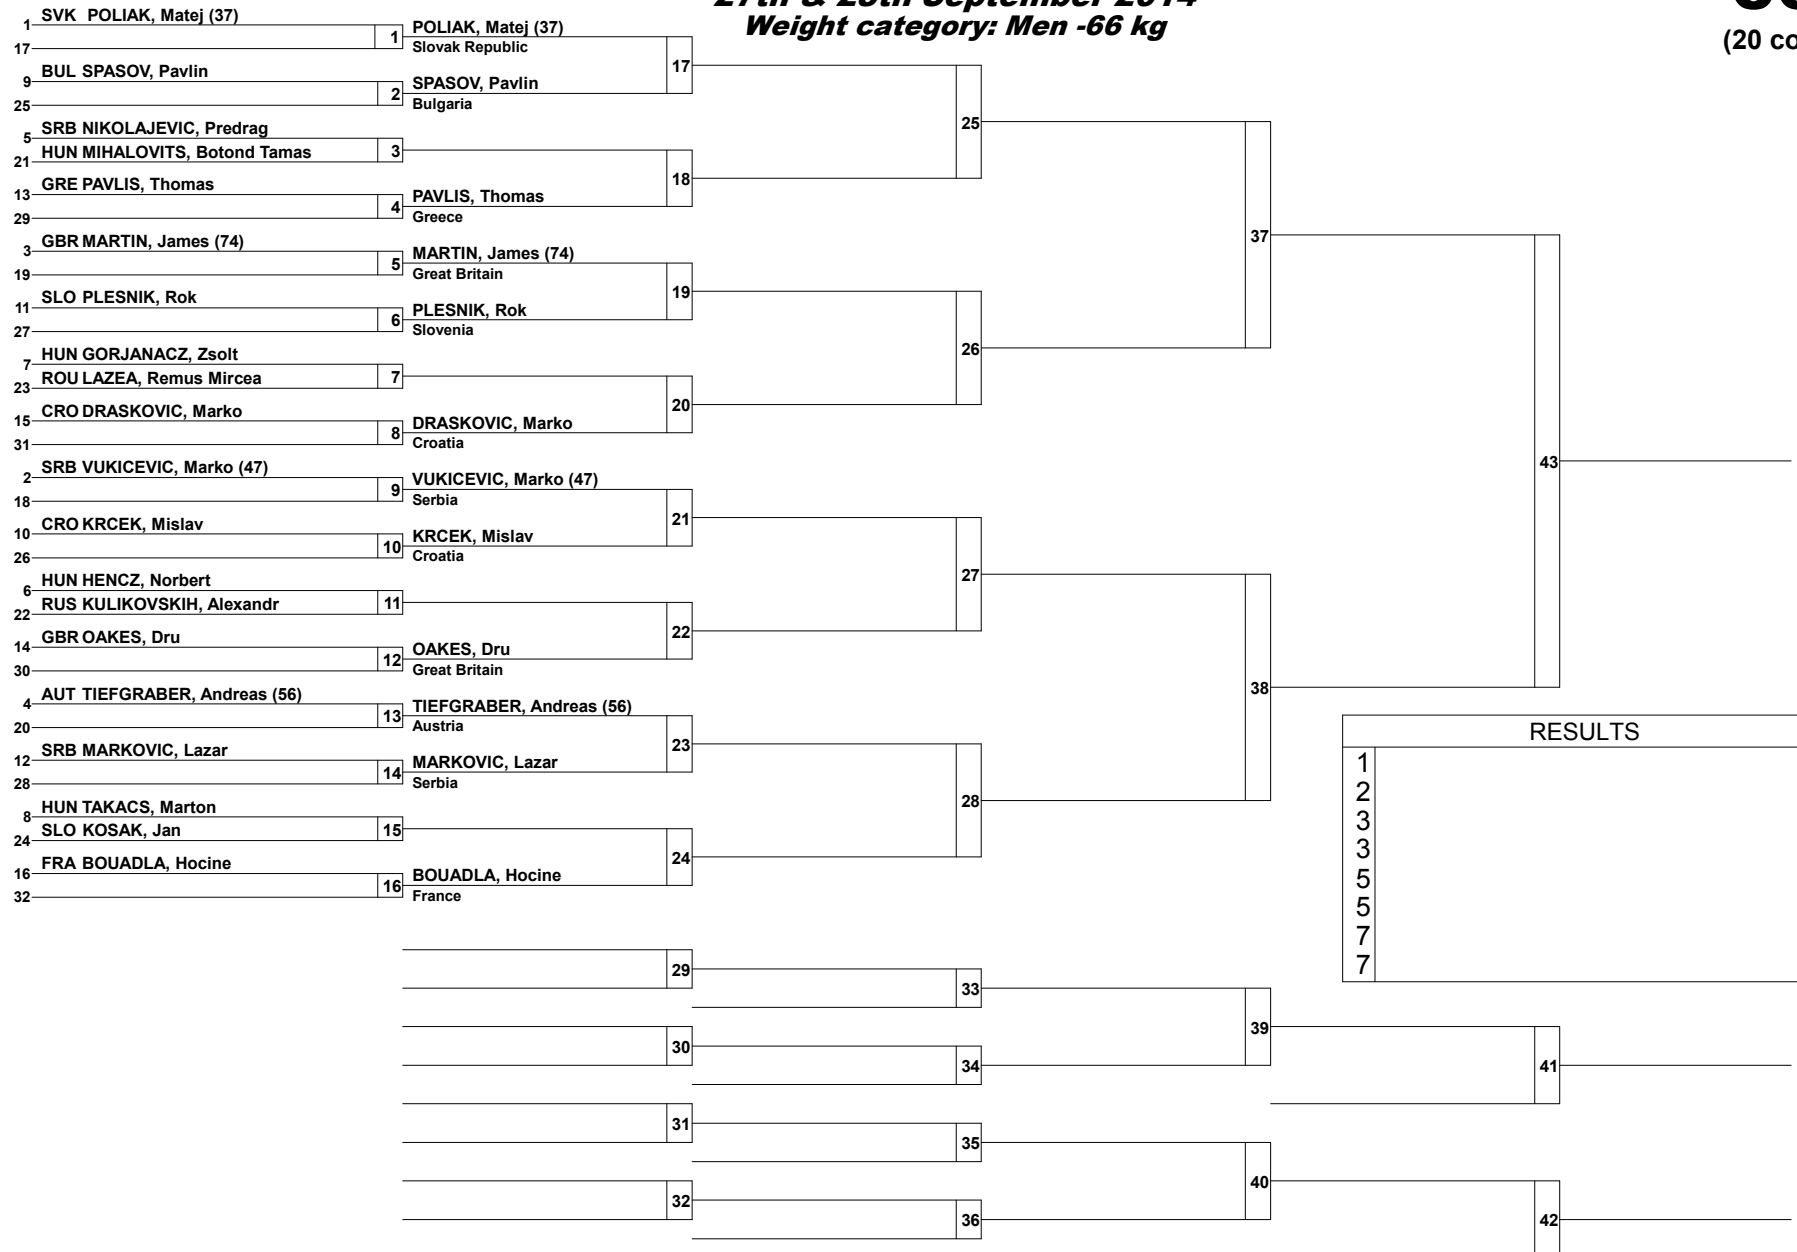

RESULTS	
1	
2	
3	
3	
5	
5	
7	
7	

RESULTS	
1	
2	
3	
3	
5	
5	
7	
7	

RESULTS	
1	
2	
3	
3	
5	
5	
7	
7	

RESULTS	
1	
2	
3	
3	
5	
5	
7	
7	

RESULTS	
1	
2	
3	
3	
5	
5	
7	
7	

- 1 **DUMITRU, Violeta (1)**
Romania
- 5 **MEYER, Amy**
Australia
- 3 **SAKAL, Anita**
Serbia
- 7 **NEUBAUER, Pamela-Denise**
Austria
- 2 **MATEI, Ioana (22)**
Romania
- 6 **STANGAR, Marusa**
Slovenia
- 4 **SAVIC, Julijana**
Serbia
- 8 **UNGUREANU, Elena Monica**
Romania

RESULTS	
1	
2	
3	
3	

RESULTS	
1	
2	
3	
3	
5	
5	
7	
7	

RESULTS	
1	
2	
3	
3	
5	
5	
7	
7	

RESULTS	
1	
2	
3	
3	
5	
5	
7	
7	

RESULTS	
1	
2	
3	
3	
5	
5	
7	
7	

EUROPEAN JUDO UNION
European Cup Seniors Belgrade (SRB) 2014
27th & 28th September 2014
Weight category: Women -78 kg

	Name	Nation	Fill in winning score				Wins	Points	Place
			1	2	3	4			
1	MARANIC, Ivana	CRO							
2	BODIROGIC, Milica	SRB							
3	SLAVKOVIC, Sara	SRB							
4	ZABIC, Jelena	SRB							

Score points: Ippon 100 / Wazaari 10 / Yuko 1 / Penalties 0,5