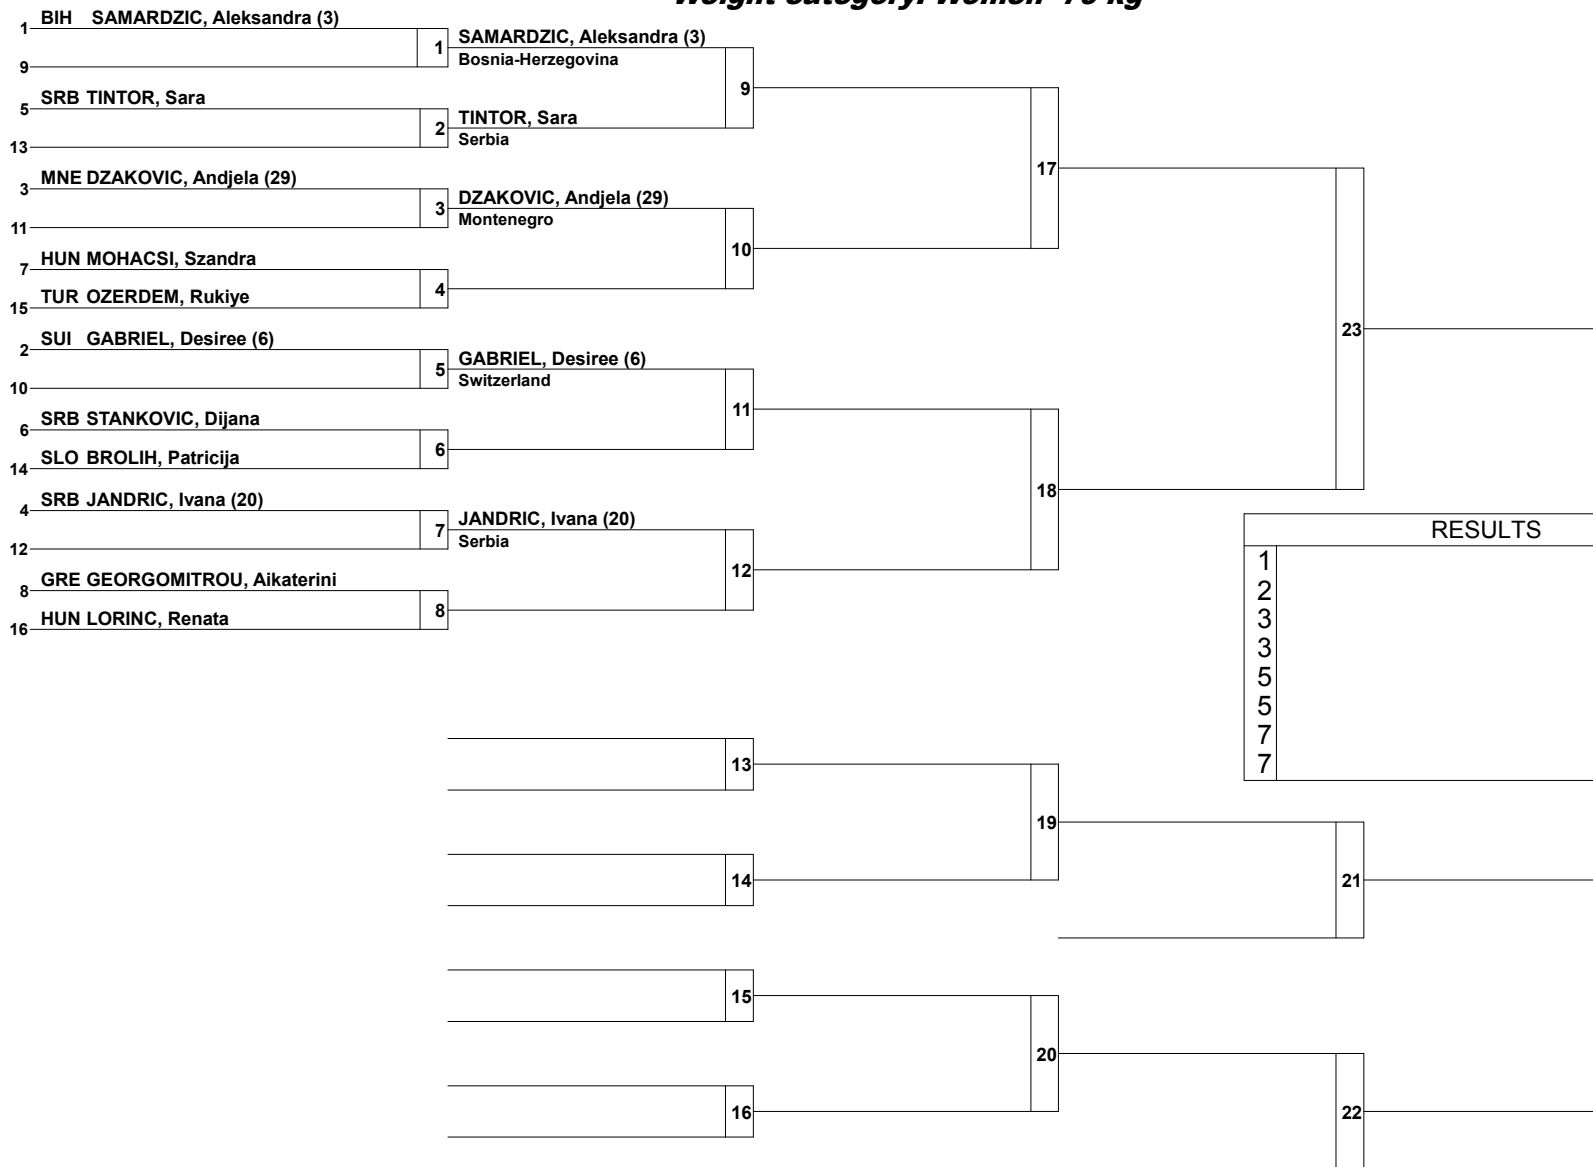

RESULTS	
1	
2	
3	
3	

RESULTS	
1	
2	
3	
3	
5	
5	
7	
7	

RESULTS	
1	
2	
3	
3	
5	
5	
7	
7	

RESULTS	
1	
2	
3	
3	
5	
5	
7	
7	

RESULTS	
1	
2	
3	
3	
5	
5	
7	
7	

EUROPEAN JUDO UNION
European Cup Seniors Belgrade (SRB) 2014
27th & 28th September 2014
Weight category: Women -78 kg

	Name	Nation	Fill in winning score				Wins	Points	Place
			1	2	3	4			
1	MARANIC, Ivana	CRO							
2	BODIROGIC, Milica	SRB							
3	SLAVKOVIC, Sara	SRB							
4	ZABIC, Jelena	SRB							

Score points: Ippon 100 / Wazaari 10 / Yuko 1 / Penalties 0,5