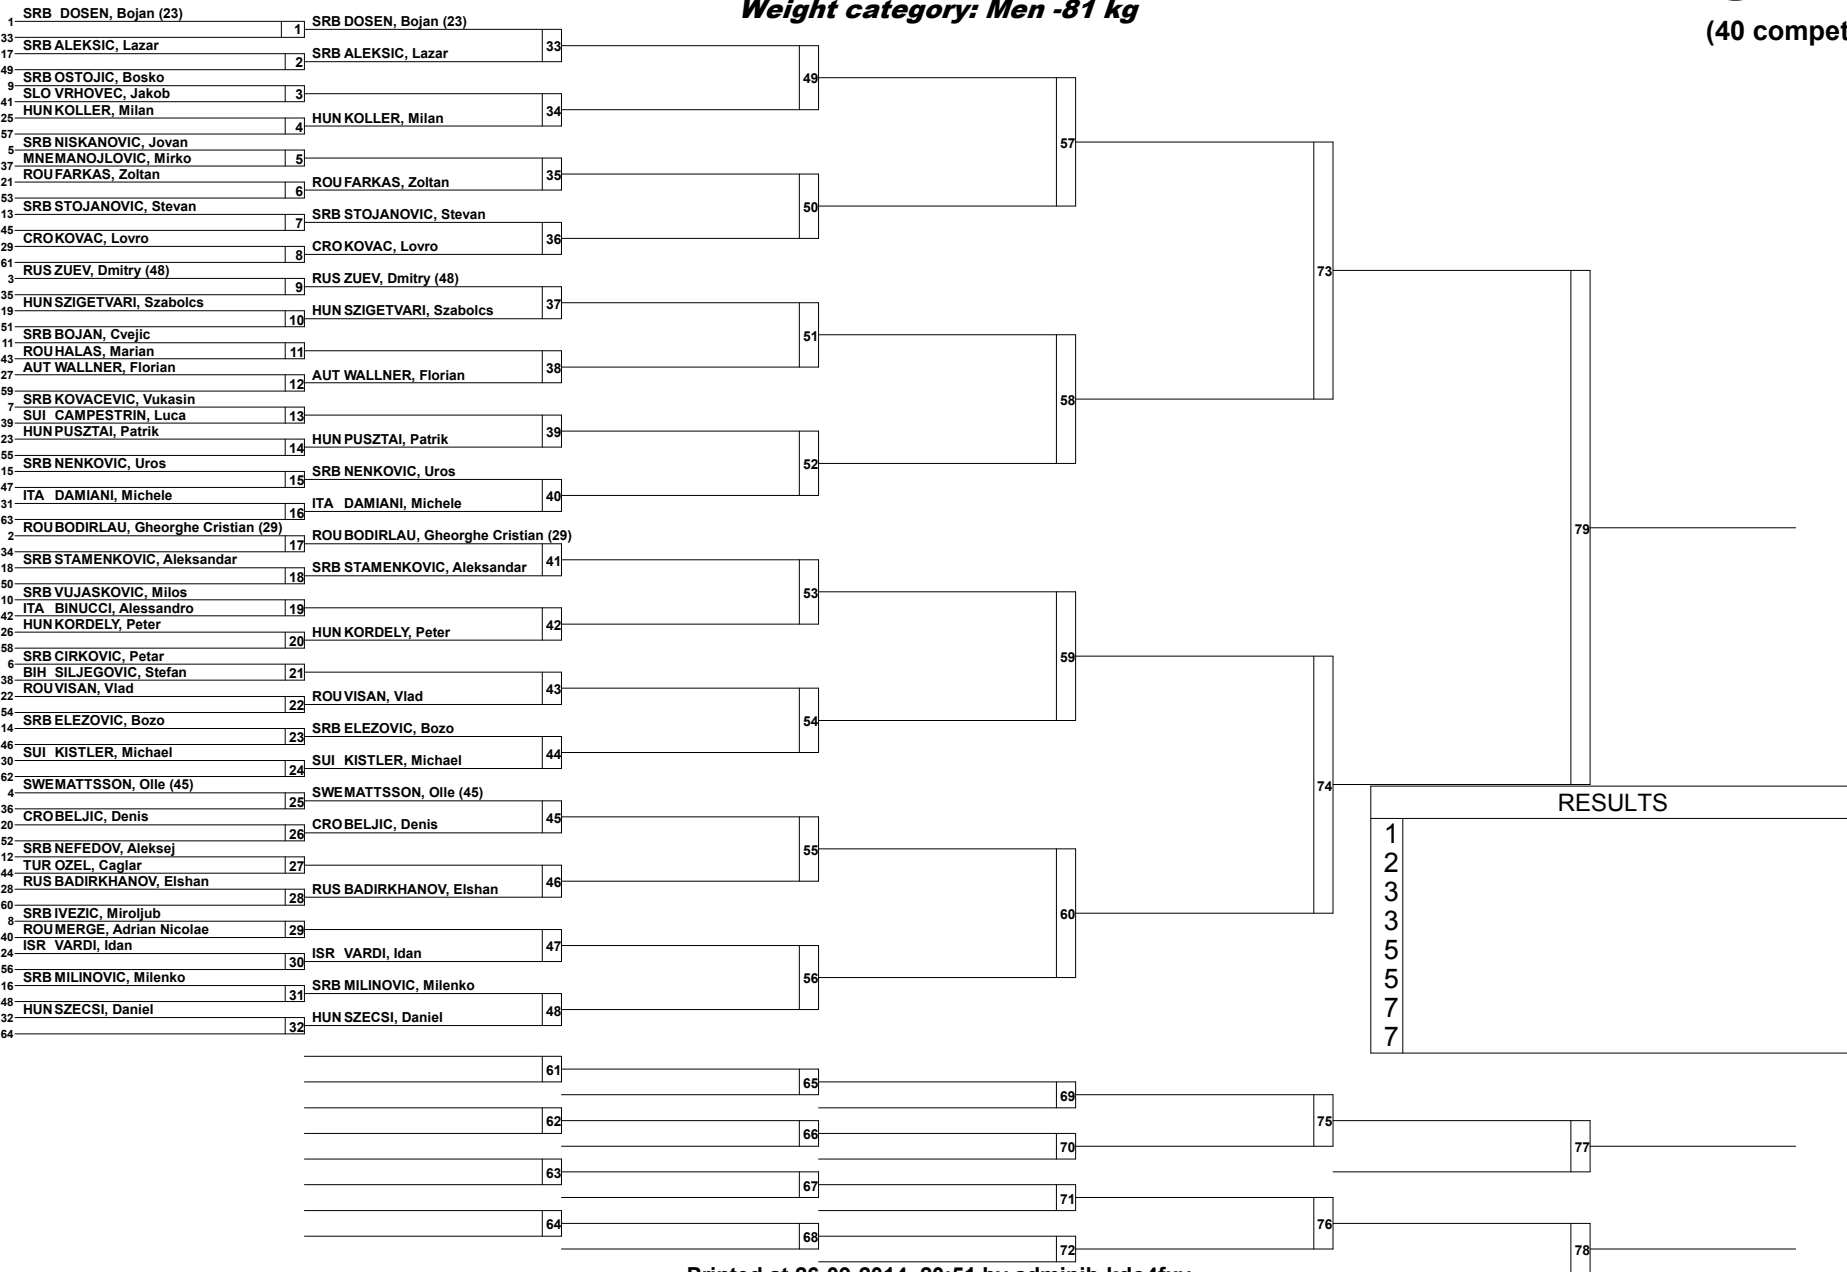

RESULTS	
1	
2	
3	
3	
5	
5	
7	
7	

RESULTS	
1	
2	
3	
3	
5	
5	
7	
7	

RESULTS	
1	
2	
3	
3	
5	
5	
7	
7	

RESULTS	
1	
2	
3	
3	
5	
5	
7	
7	

RESULTS	
1	
2	
3	
3	
5	
5	
7	
7	

- 1 **DUMITRU, Violeta (1)**
Romania
- 5 **MEYER, Amy**
Australia
- 3 **SAKAL, Anita**
Serbia
- 7 **NEUBAUER, Pamela-Denise**
Austria
- 2 **MATEI, Ioana (22)**
Romania
- 6 **STANGAR, Marusa**
Slovenia
- 4 **SAVIC, Julijana**
Serbia
- 8 **UNGUREANU, Elena Monica**
Romania

RESULTS	
1	
2	
3	
3	

RESULTS	
1	
2	
3	
3	
5	
5	
7	
7	

RESULTS	
1	
2	
3	
3	
5	
5	
7	
7	

RESULTS	
1	
2	
3	
3	
5	
5	
7	
7	

RESULTS	
1	
2	
3	
3	
5	
5	
7	
7	

EUROPEAN JUDO UNION
European Cup Seniors Belgrade (SRB) 2014
27th & 28th September 2014
Weight category: Women -78 kg

	Name	Nation	Fill in winning score				Wins	Points	Place
			1	2	3	4			
1	MARANIC, Ivana	CRO							
2	BODIROGIC, Milica	SRB							
3	SLAVKOVIC, Sara	SRB							
4	ZABIC, Jelena	SRB							

Score points: Ippon 100 / Wazaari 10 / Yuko 1 / Penalties 0,5

RESULTS

1		
2		
3		

EUROPEAN JUDO UNION

European Cup Seniors Belgrade (SRB) 2014

Weight category: Women +78 kg

	1	2	Games won	Pl.
			Gameresults	
MAIRHOFER, Sarah [Austria]				
CERIC, Larisa [Bosnia-Herzegovina]				