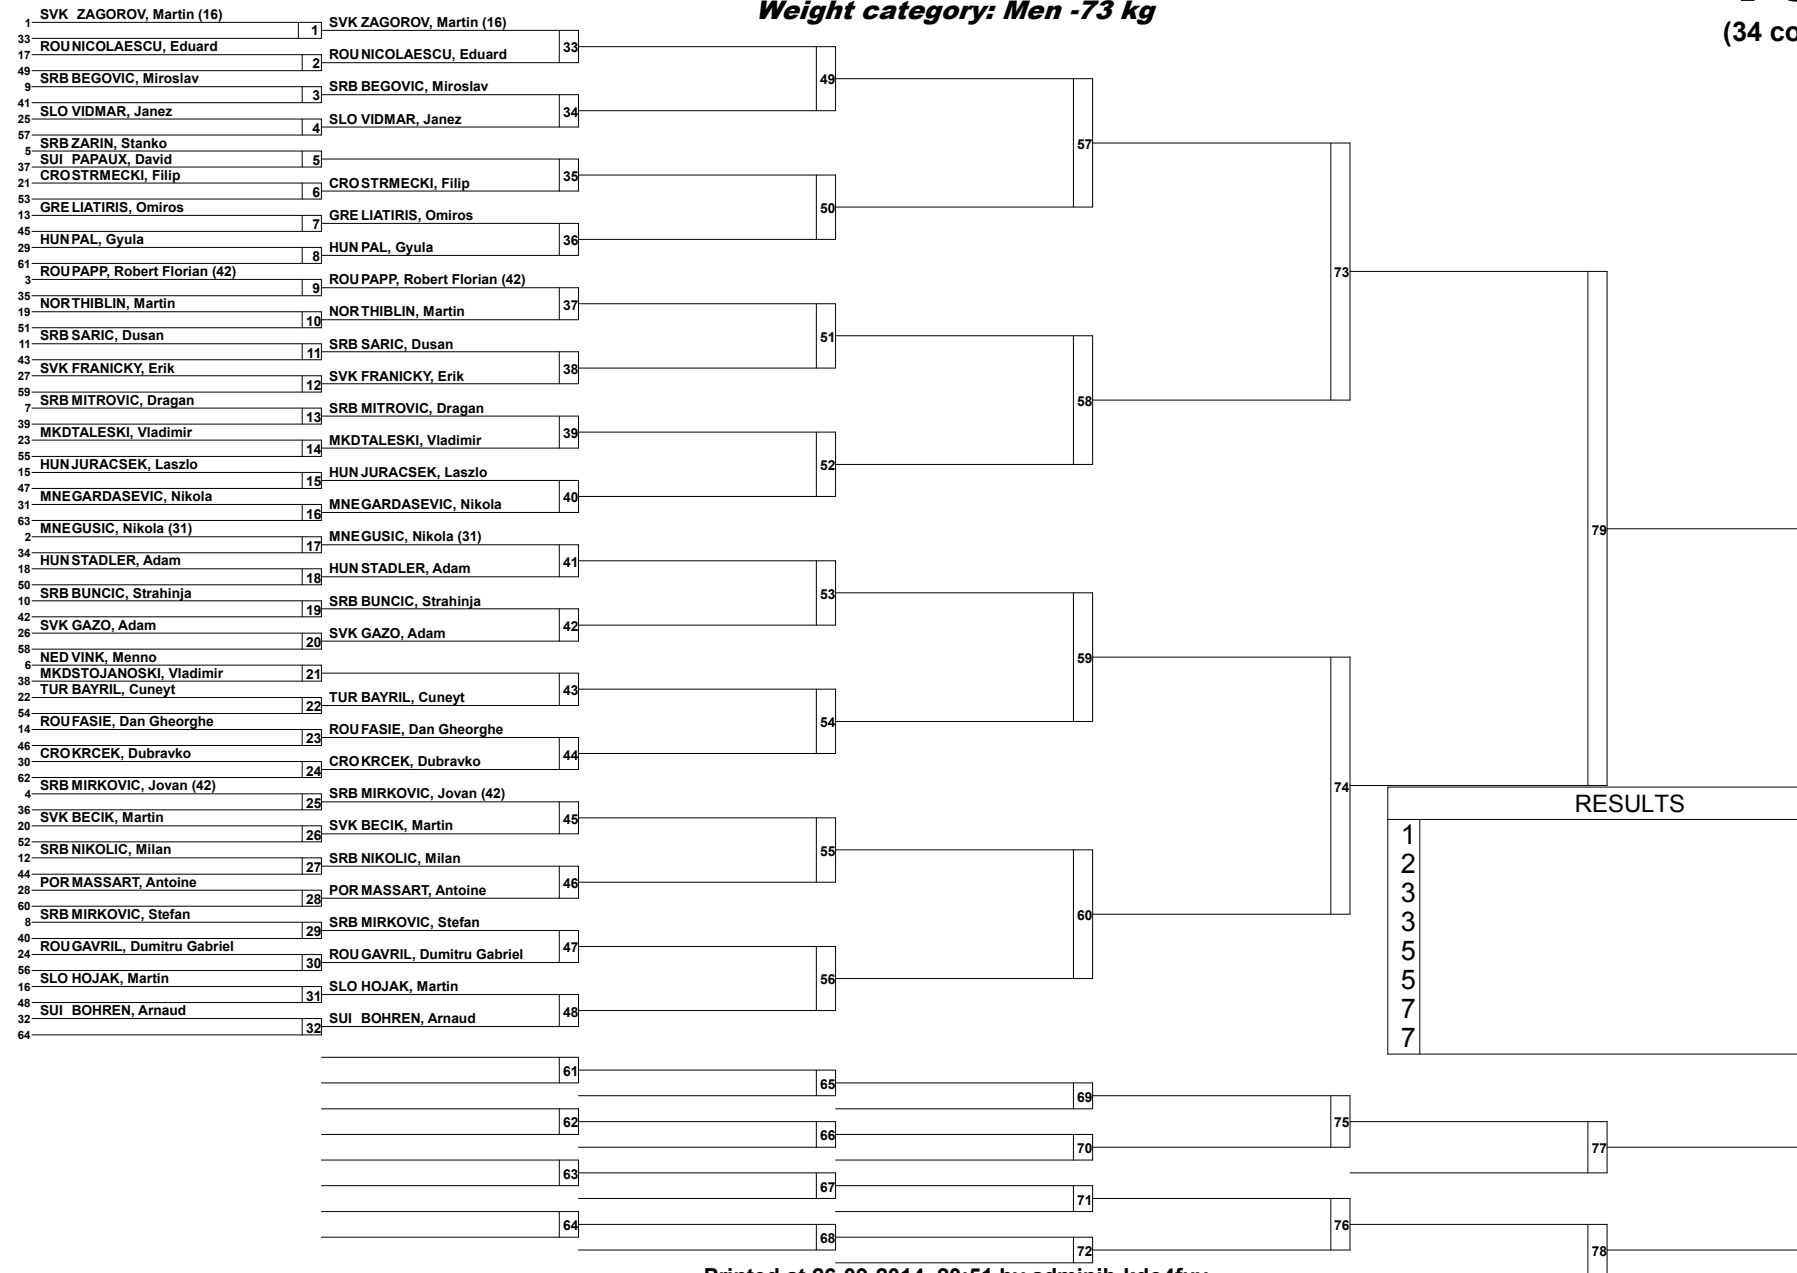

RESULTS	
1	
2	
3	
3	
5	
5	
7	
7	

RESULTS	
1	
2	
3	
3	
5	
5	
7	
7	

RESULTS	
1	
2	
3	
3	
5	
5	
7	
7	

RESULTS	
1	
2	
3	
3	
5	
5	
7	
7	

RESULTS	
1	
2	
3	
3	
5	
5	
7	
7	

- 1 **DUMITRU, Violeta (1)**
Romania
- 5 **MEYER, Amy**
Australia
- 3 **SAKAL, Anita**
Serbia
- 7 **NEUBAUER, Pamela-Denise**
Austria
- 2 **MATEI, Ioana (22)**
Romania
- 6 **STANGAR, Marusa**
Slovenia
- 4 **SAVIC, Julijana**
Serbia
- 8 **UNGUREANU, Elena Monica**
Romania

RESULTS	
1	
2	
3	
3	

RESULTS	
1	
2	
3	
3	
5	
5	
7	
7	

RESULTS	
1	
2	
3	
3	
5	
5	
7	
7	

RESULTS	
1	
2	
3	
3	
5	
5	
7	
7	

RESULTS	
1	
2	
3	
3	
5	
5	
7	
7	

EUROPEAN JUDO UNION
European Cup Seniors Belgrade (SRB) 2014
27th & 28th September 2014
Weight category: Women -78 kg

	Name	Nation	Fill in winning score				Wins	Points	Place
			1	2	3	4			
1	MARANIC, Ivana	CRO							
2	BODIROGIC, Milica	SRB							
3	SLAVKOVIC, Sara	SRB							
4	ZABIC, Jelena	SRB							

Score points: Ippon 100 / Wazaari 10 / Yuko 1 / Penalties 0,5

RESULTS

1		
2		
3		

EUROPEAN JUDO UNION

European Cup Seniors Belgrade (SRB) 2014

Weight category: Women +78 kg

	1	2	Games won	Pl.
			Gameresults	
MAIRHOFER, Sarah [Austria]				
CERIC, Larisa [Bosnia-Herzegovina]				