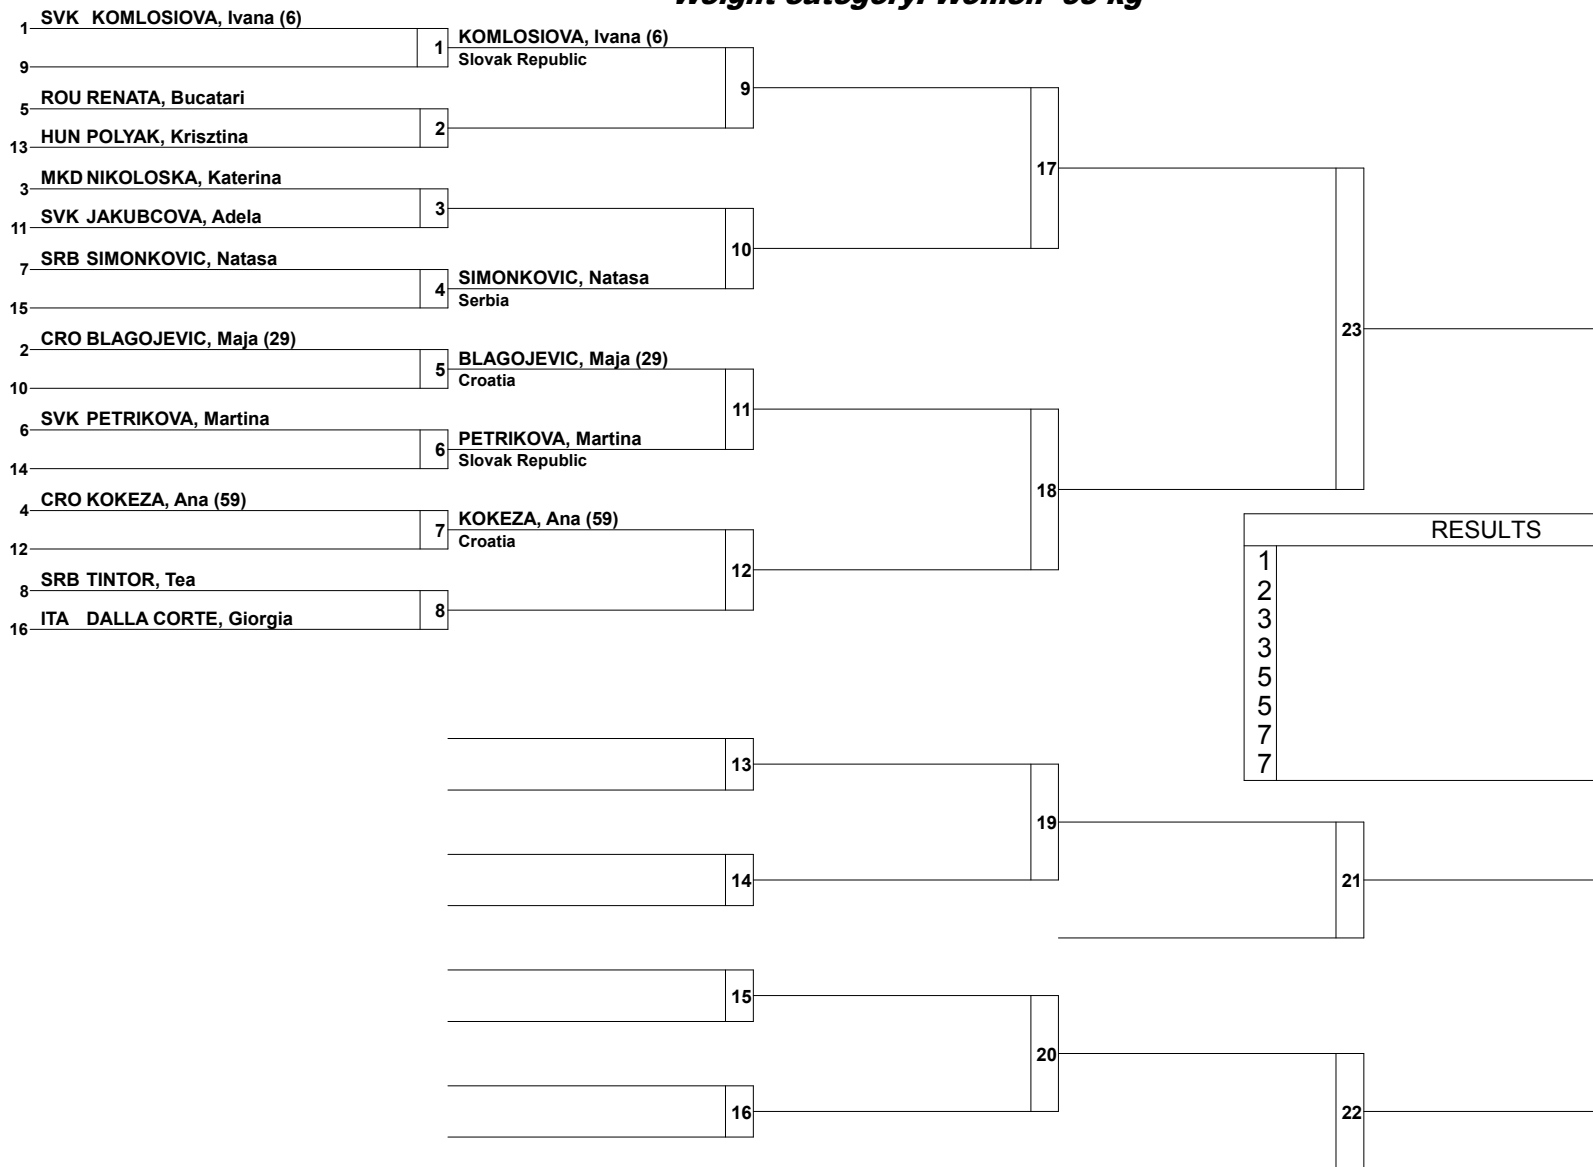

RESULTS	
1	
2	
3	
3	
5	
5	
7	
7	

RESULTS	
1	
2	
3	
3	
5	
5	
7	
7	

RESULTS	
1	
2	
3	
3	
5	
5	
7	
7	

RESULTS	
1	
2	
3	
3	
5	
5	
7	
7	

RESULTS	
1	
2	
3	
3	
5	
5	
7	
7	

- 1 **DUMITRU, Violeta (1)**
Romania
- 5 **MEYER, Amy**
Australia
- 3 **SAKAL, Anita**
Serbia
- 7 **NEUBAUER, Pamela-Denise**
Austria
- 2 **MATEI, Ioana (22)**
Romania
- 6 **STANGAR, Marusa**
Slovenia
- 4 **SAVIC, Julijana**
Serbia
- 8 **UNGUREANU, Elena Monica**
Romania

RESULTS	
1	
2	
3	
3	

RESULTS	
1	
2	
3	
3	
5	
5	
7	
7	

RESULTS	
1	
2	
3	
3	
5	
5	
7	
7	

RESULTS	
1	
2	
3	
3	
5	
5	
7	
7	

RESULTS	
1	
2	
3	
3	
5	
5	
7	
7	

EUROPEAN JUDO UNION
European Cup Seniors Belgrade (SRB) 2014
27th & 28th September 2014
Weight category: Women -78 kg

	Name	Nation	Fill in winning score				Wins	Points	Place
			1	2	3	4			
1	MARANIC, Ivana	CRO							
2	BODIROGIC, Milica	SRB							
3	SLAVKOVIC, Sara	SRB							
4	ZABIC, Jelena	SRB							

Score points: Ippon 100 / Wazaari 10 / Yuko 1 / Penalties 0,5