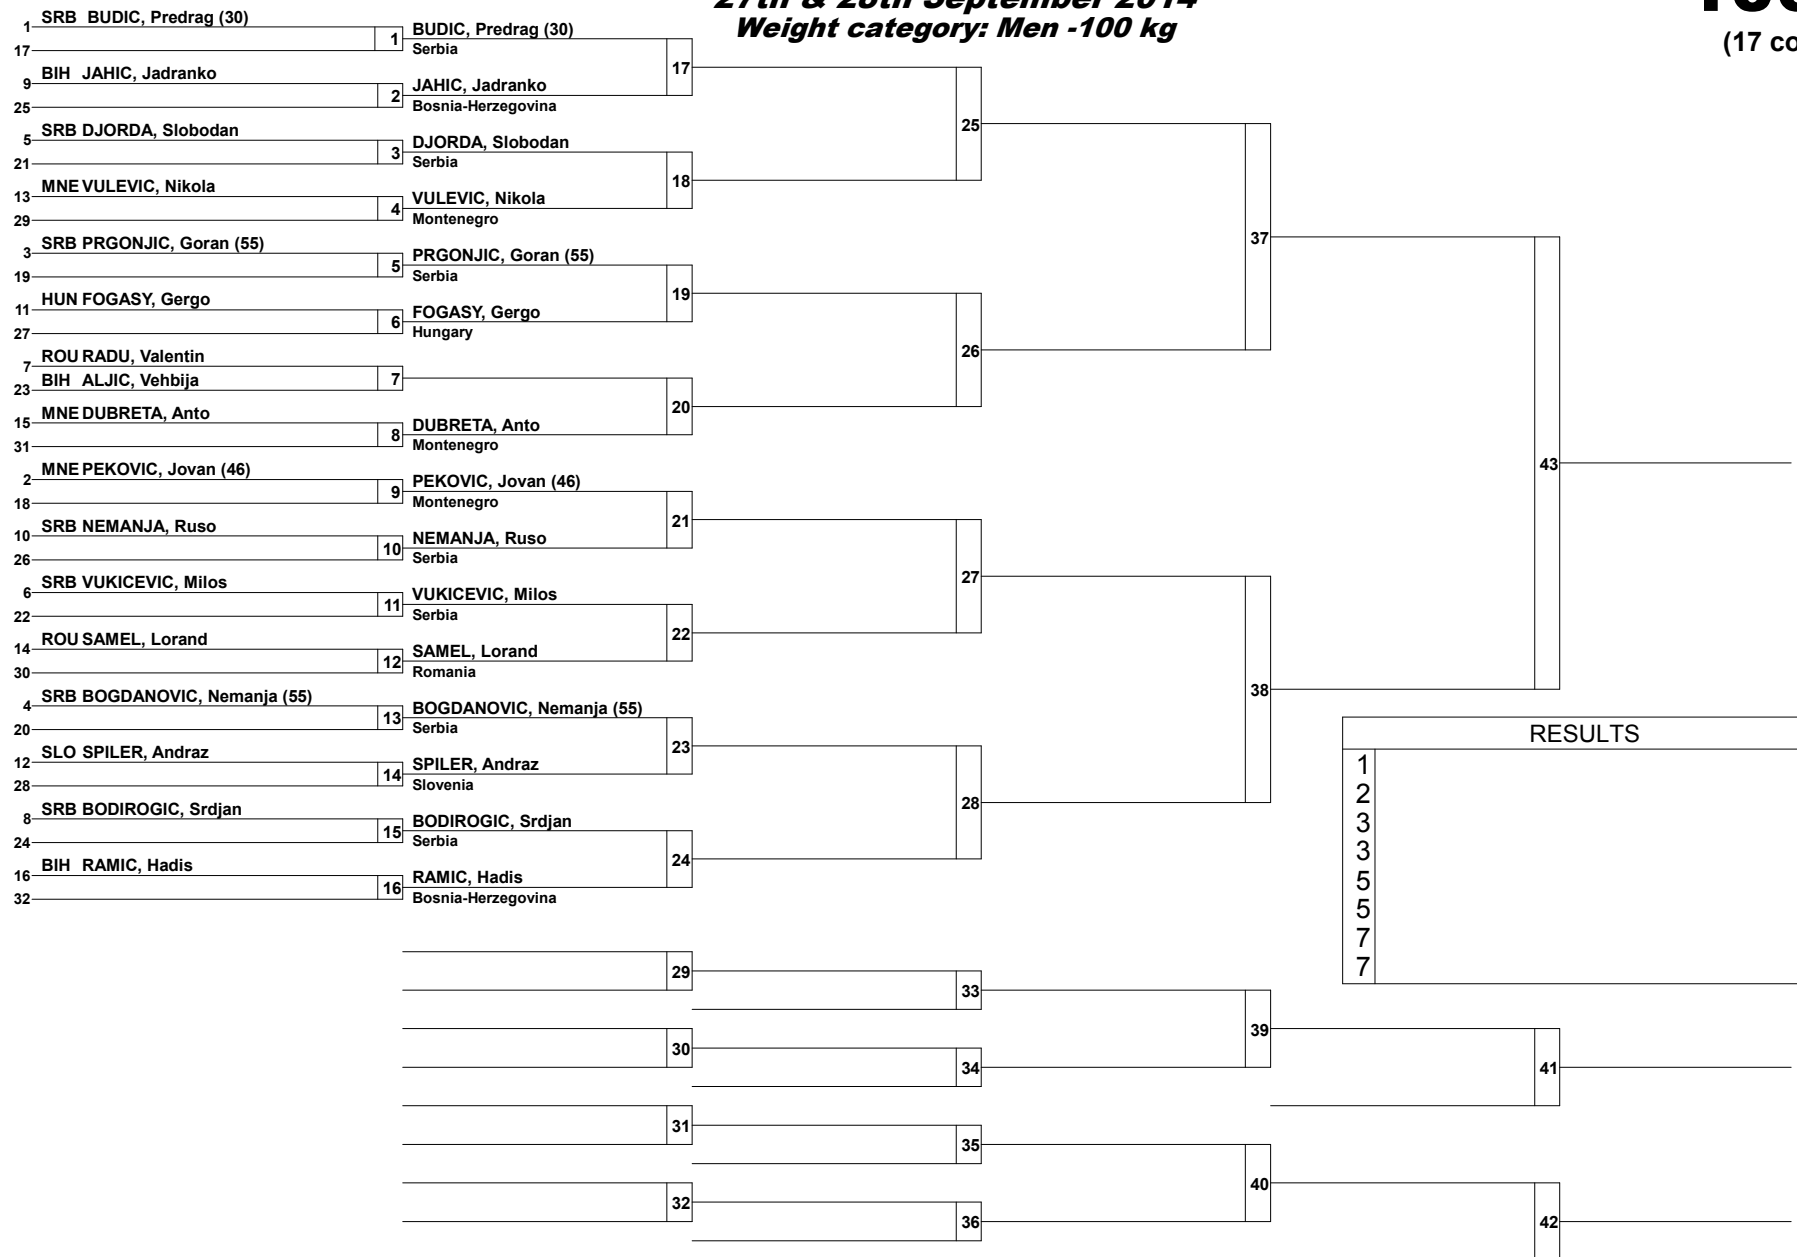

RESULTS	
1	
2	
3	
3	
5	
5	
7	
7	

RESULTS	
1	
2	
3	
3	
5	
5	
7	
7	

RESULTS	
1	
2	
3	
3	
5	
5	
7	
7	

RESULTS	
1	
2	
3	
3	
5	
5	
7	
7	

RESULTS	
1	
2	
3	
3	
5	
5	
7	
7	

- 1 **DUMITRU, Violeta (1)**
Romania
- 5 **MEYER, Amy**
Australia
- 3 **SAKAL, Anita**
Serbia
- 7 **NEUBAUER, Pamela-Denise**
Austria
- 2 **MATEI, Ioana (22)**
Romania
- 6 **STANGAR, Marusa**
Slovenia
- 4 **SAVIC, Julijana**
Serbia
- 8 **UNGUREANU, Elena Monica**
Romania

RESULTS	
1	
2	
3	
3	

RESULTS	
1	
2	
3	
3	
5	
5	
7	
7	

RESULTS	
1	
2	
3	
3	
5	
5	
7	
7	

RESULTS	
1	
2	
3	
3	
5	
5	
7	
7	

RESULTS	
1	
2	
3	
3	
5	
5	
7	
7	

EUROPEAN JUDO UNION
European Cup Seniors Belgrade (SRB) 2014
27th & 28th September 2014
Weight category: Women -78 kg

	Name	Nation	Fill in winning score				Wins	Points	Place
			1	2	3	4			
1	MARANIC, Ivana	CRO							
2	BODIROGIC, Milica	SRB							
3	SLAVKOVIC, Sara	SRB							
4	ZABIC, Jelena	SRB							

Score points: Ippon 100 / Wazaari 10 / Yuko 1 / Penalties 0,5