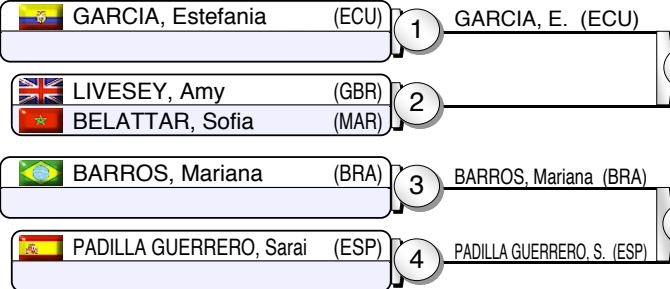

European Judo Open Women

Lisbon (POR), 10 Oct 2015

-63 kg

20 Judoka

Pool A