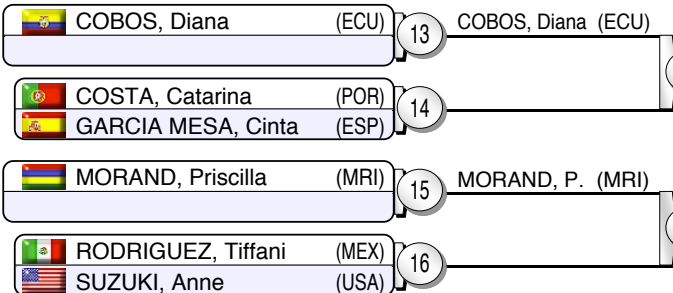

European Judo Open Women

Lisbon (POR), 10 Oct 2015

-48 kg

23 Judoka

Pool A

Pool B

Pool C

Pool D

35

32

Repechage

Results

- 1.
- 2.
- 3.
- 3.
- 5.
- 5.
- 7.
- 7.

European Judo Open Women

Lisbon (POR), 10 Oct 2015

-52 kg