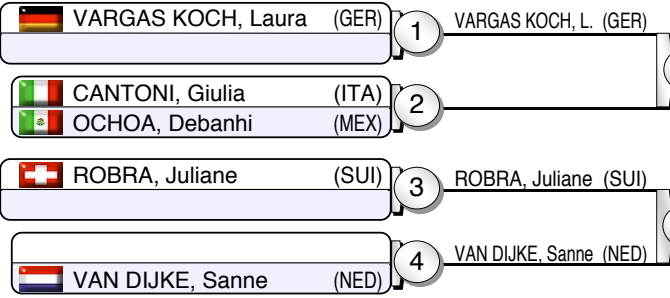

- 1.
- 2.
- 3.
- 3.
- 5.
- 5.
- 7.
- 7.

European Judo Open Women

Lisbon (POR), 10 Oct 2015

-70 kg

19 Judoka

Pool A

Pool B

Pool C

Pool D

Repechage

Results

- 1.
- 2.
- 3.
- 3.
- 5.
- 5.
- 7.
- 7.

European Judo Open Women

Lisbon (POR), 10 Oct 2015

-78 kg

15 Judoka