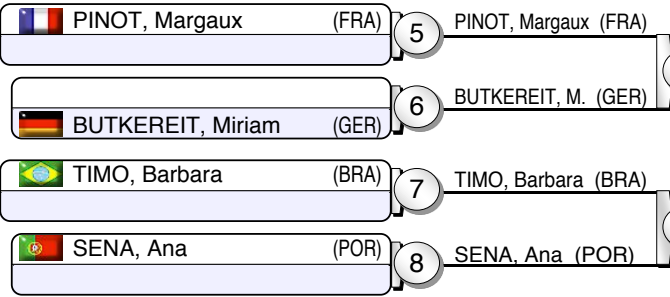

- 1.
- 2.
- 3.
- 3.
- 5.
- 5.
- 7.
- 7.

European Judo Open Women

Lisbon (POR), 10 Oct 2015

-70 kg

19 Judoka

Pool A

Pool B

Pool C

Pool D

Repechage

Results

- 1.
- 2.
- 3.
- 3.
- 5.
- 5.
- 7.
- 7.

European Judo Open Women

Lisbon (POR), 10 Oct 2015

-78 kg

15 Judoka