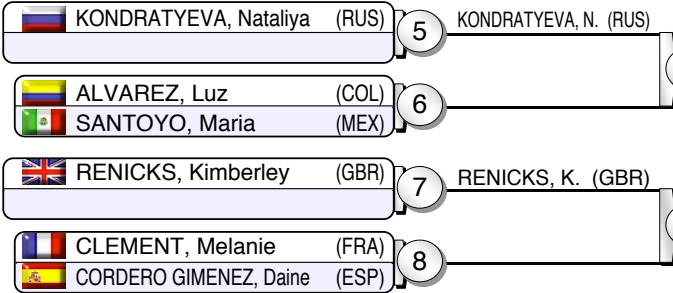

European Judo Open Women

Lisbon (POR), 10 Oct 2015

-48 kg

23 Judoka

Pool A

Pool B

Pool C

Pool D

35

32

Repechage

Results

- 1.
- 2.
- 3.
- 3.
- 5.
- 5.
- 7.
- 7.

European Judo Open Women

Lisbon (POR), 10 Oct 2015

-52 kg