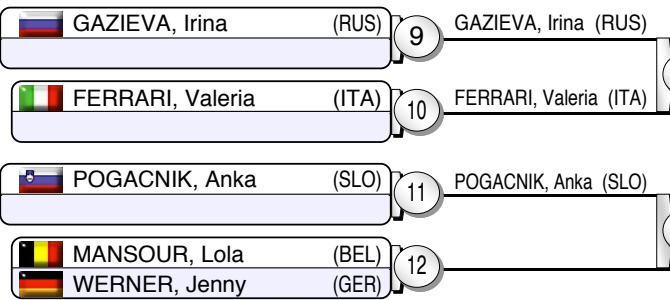

- 1.
- 2.
- 3.
- 3.
- 5.
- 5.
- 7.
- 7.

European Judo Open Women

Lisbon (POR), 10 Oct 2015

-70 kg

19 Judoka

Pool A

Pool B

Pool C

Pool D

Repechage

Results

- 1.
- 2.
- 3.
- 3.
- 5.
- 5.
- 7.
- 7.

European Judo Open Women

Lisbon (POR), 10 Oct 2015

-78 kg

15 Judoka