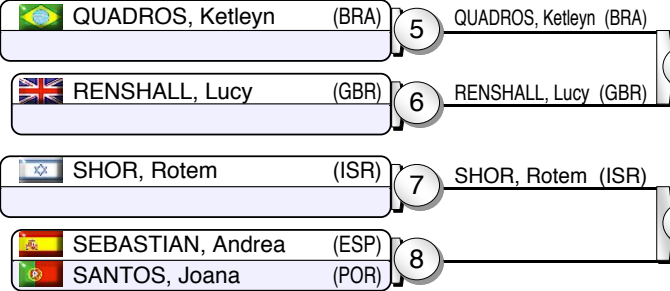

European Judo Open Women

Lisbon (POR), 10 Oct 2015

-63 kg

20 Judoka

Pool A

Pool B

Pool C

Pool D

Repechage

Results

- 1.
- 2.
- 3.
- 3.
- 5.
- 5.
- 7.
- 7.