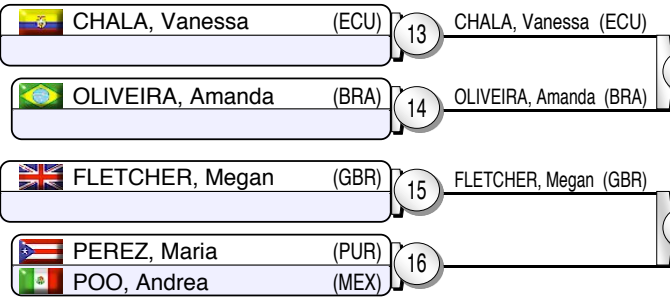

-63 kg

20 Judoka

Pool A

Pool B

Pool C

Pool D

Repechage

Results

- 1.
- 2.
- 3.
- 3.
- 5.
- 5.
- 7.
- 7.

European Judo Open Women

Lisbon (POR), 10 Oct 2015

-70 kg

19 Judoka

Pool A

Pool B

Pool C

Pool D

Repechage

Results

- 1.
- 2.
- 3.
- 3.
- 5.
- 5.
- 7.
- 7.

European Judo Open Women

Lisbon (POR), 10 Oct 2015

-78 kg

15 Judoka