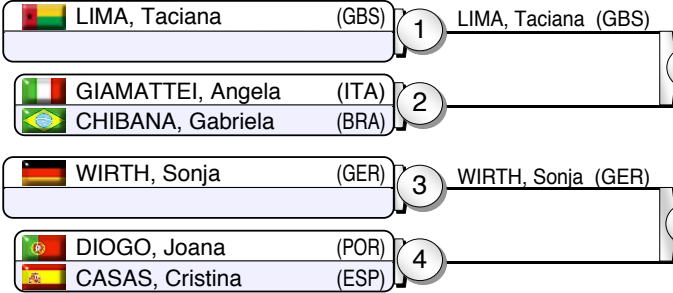

European Judo Open Women

Lisbon (POR), 10 Oct 2015

-48 kg

23 Judoka

Pool A

Pool B

Pool C

Pool D

35

32

Repechage

Results

- 1.
- 2.
- 3.
- 3.
- 5.
- 5.
- 7.
- 7.

European Judo Open Women

Lisbon (POR), 10 Oct 2015

-52 kg