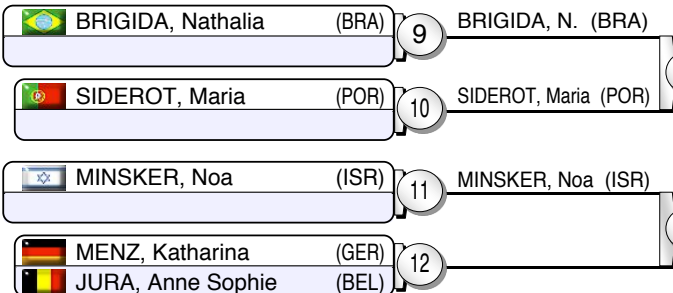

European Judo Open Women

Lisbon (POR), 10 Oct 2015

-48 kg

23 Judoka

Pool A

Pool B

Pool C

Pool D

35

32

Repechage

Results

- 1.
- 2.
- 3.
- 3.
- 5.
- 5.
- 7.
- 7.

European Judo Open Women

Lisbon (POR), 10 Oct 2015

-52 kg